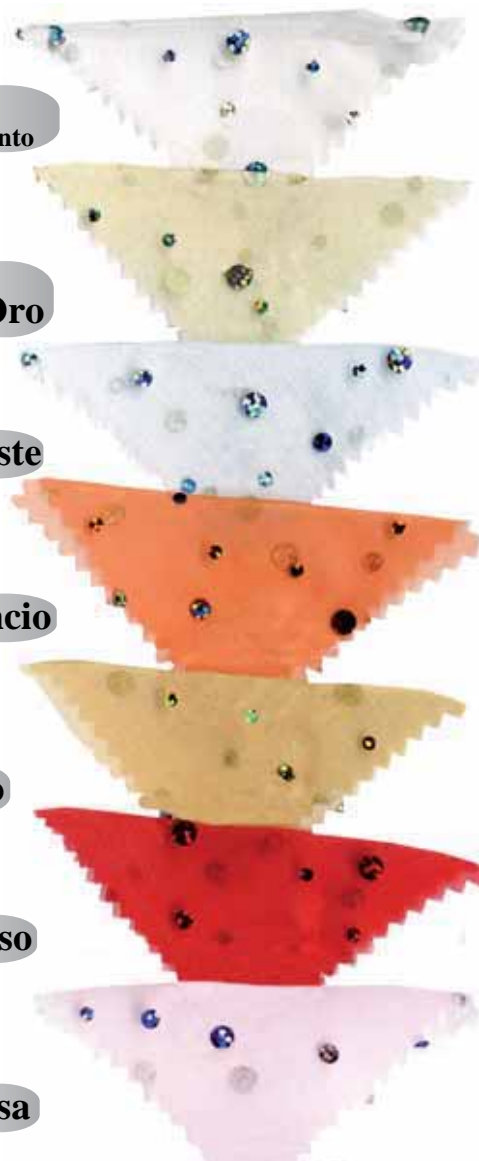

110
Bianco Argento

118 Bluette

111
Panna Oro

112 Celeste

113 Arancio

114 Oro

115 Rosso

116 Rosa

117 Bordeaux