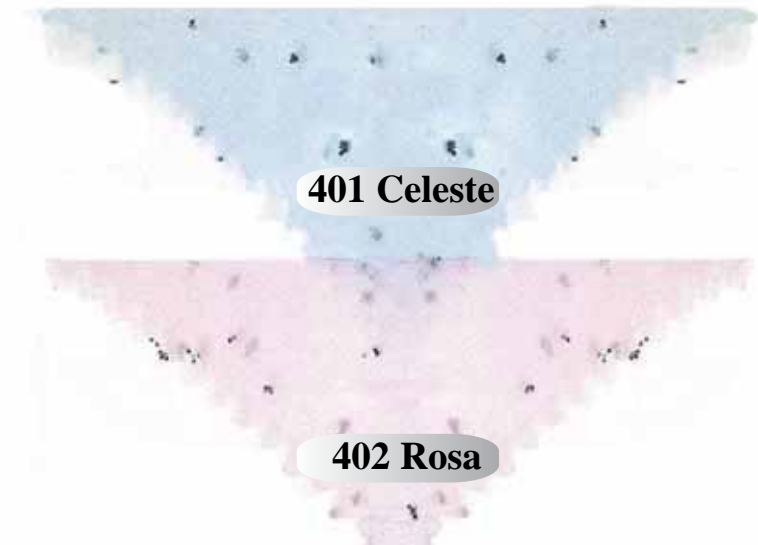

ORGANZA POLVERE DI STELLE

Poliestere 50% Nylon 50 % cm. 140 - Rotoli da metri 15,00