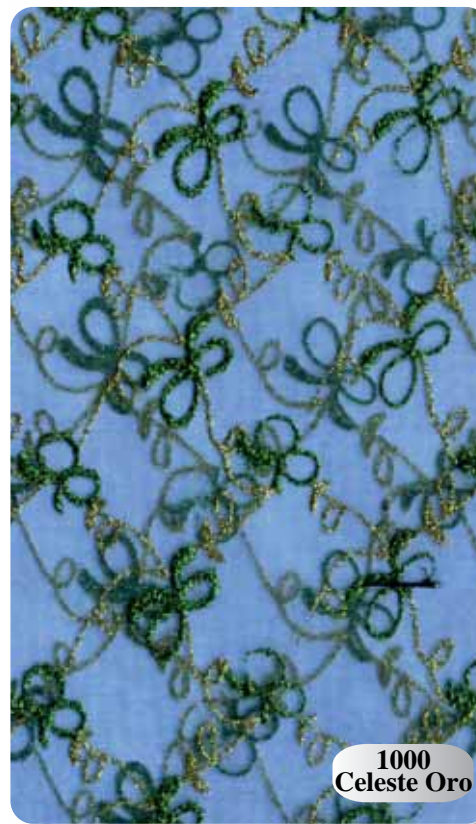

ORGANZA STAR

Poliestere 50% Nylon 50 % cm. 140 - Rotoli da metri 15,00

201 Bruciato

This image shows a sample of fabric with a blue background and a pattern of gold and purple stars and snowflakes. A white scalloped-edged label is placed over the top left corner of the fabric.

200 Bluette

901 Bianco

This image shows a sample of fabric with a blue background and a pattern of gold and purple stars and snowflakes. A white scalloped-edged label is placed over the top left corner of the fabric.

Poliestere 50% Nylon 50 % cm. 140 - Rotoli da metri 15,00

ORGANZA SELENE

Poliestere 50% Nylon 50 % cm. 140 - Rotoli da metri 15,00

110
Bianco Argento

111
Panna Oro

112 Celeste

113 Arancio

114 Oro

601
Bianco

600
Rosso

501
Oro

500
Rosso

701
Bianco

700
Rosso

1000
Celeste Oro

1010
Oro