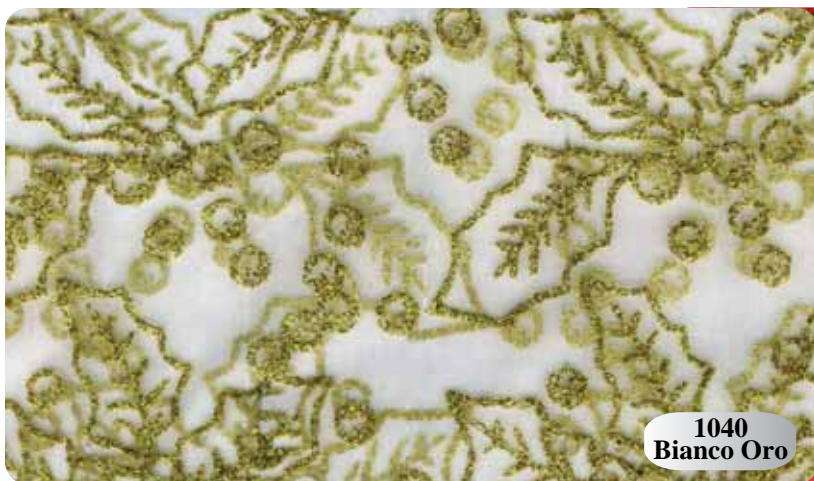

ORGANZA GLITTER

Poliestere 50% Nylon 50 % cm. 140 - Rotoli da metri 15,00