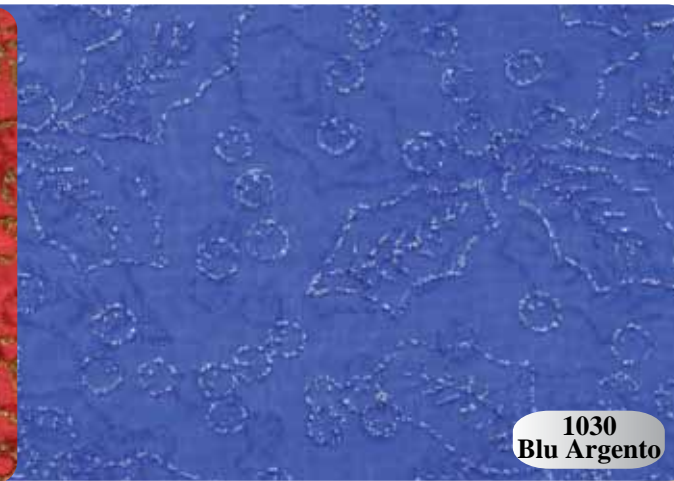

ORGANZA GLITTER

Poliestere 50% Nylon 50 % cm. 140 - Rotoli da metri 15,00