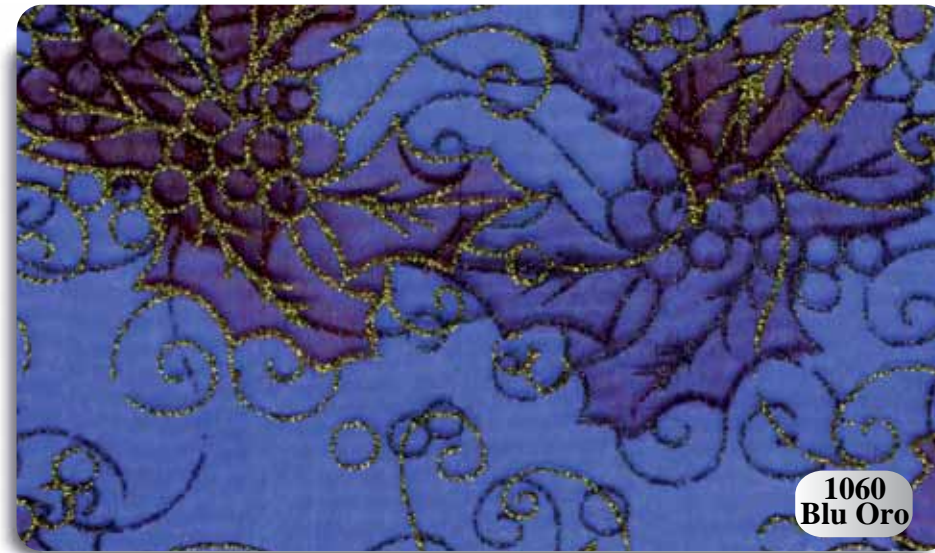

ORGANZA GLITTER

Poliestere 50% Nylon 50 % cm. 140 - Rotoli da metri 15,00