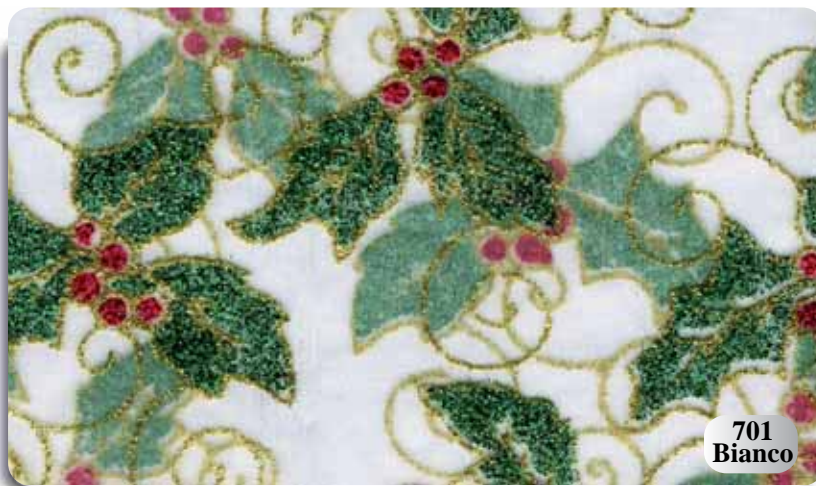

ORGANZA STAR

Poliestere 50% Nylon 50 % cm. 140 - Rotoli da metri 15,00

201 Bruciato

This image shows a sample of fabric with a blue background and a pattern of gold and purple stars and snowflakes. A white scalloped-edged label is placed over the top left corner of the fabric.

200 Bluette

901 Bianco

This image shows a sample of fabric with a blue background and a pattern of gold and purple stars and snowflakes. A white scalloped-edged label is placed over the top left corner of the fabric.

115 Rosso

116 Rosa

117 Bordeaux

118 Bluette

119 Fuxia

121
Verde Mela

ORGANZA GLITTER

Poliestere 50% Nylon 50 % cm. 140 - Rotoli da metri 15,00

601
Bianco

600
Rosso

501
Oro

500
Rosso

701
Bianco

700
Rosso

1000
Celeste Oro

1010
Oro