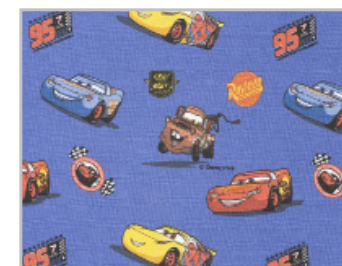

80 cars blu
cars blue