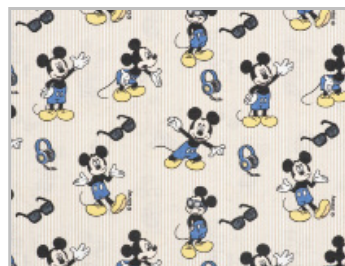

Cotone Stampato Cartoon

COTONI COTTONS
MEDICAL MEDICAL

Colori Colors

10 mickey beige
mickey beige

20 mickey rosso
mickey red

30 mickey celeste
mickey light blue

40 minnie beige
minnie beige

Composizione Composition

100 %

Cotone
Cotton

Altezza
Width **140 cm**

Peso
Weight **140 gr/m²**

Rotoli
Rolls **25 mt** Pezze
Pieces **8 mt**

Contact us to order

Manifattura Foderami Cimmino srl

Tel. +39 081 5108534

90 cars grigio
cars grey

110 frozen bianco
frozen white

120 princess
princess

130 patrol panna
patrol cream

Cotone Stampato Cartoon

COTONI COTTONS
MEDICAL MEDICAL

Colori Colors

140 patrol turchese
patrol turquoise