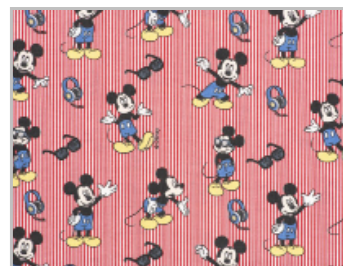

Cotone Stampato Cartoon

COTONI COTTONS
MEDICAL MEDICAL

Colori Colors

10 mickey beige
mickey beige

20 mickey rosso
mickey red

30 mickey celeste
mickey light blue

40 minnie beige
minnie beige

Composizione Composition