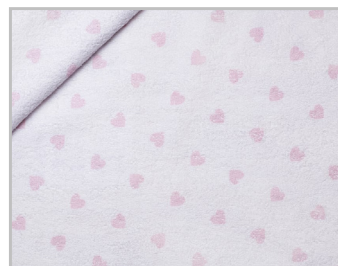

Fax +39 081 5109154

Email ciao@cimmino.com

Web www.cimmino.com

Address CIS Isola 5, 80035 NOLA (ITALY)

Spugna Stampata Dream

BIANCHERIA HOUSEHOLD LINEN

Colori Colors

41 celeste
light blue