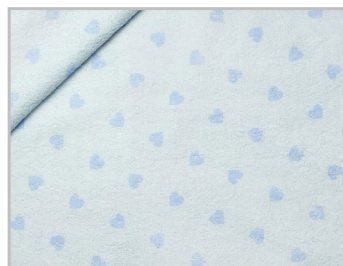

Fax +39 081 5109154

Email ciao@cimmino.com

Web www.cimmino.com

Address CIS Isola 5, 80035 NOLA (ITALY)

Spugna Stampata Dream

BIANCHERIA HOUSEHOLD LINEN

Colori Colors

41 celeste
light blue