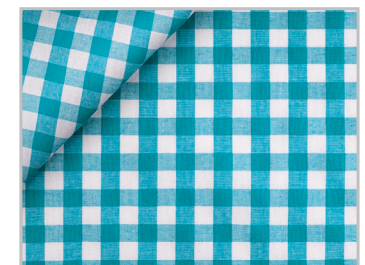

403 turchese

Contact us to order

Manifattura Foderami Cimmino srl

Tel. +39 081 5108534

Fax +39 081 5109154

Email ciao@cimmino.com

Web www.cimmino.com

Address CIS Isola 5, 80035 NOLA (ITALY)