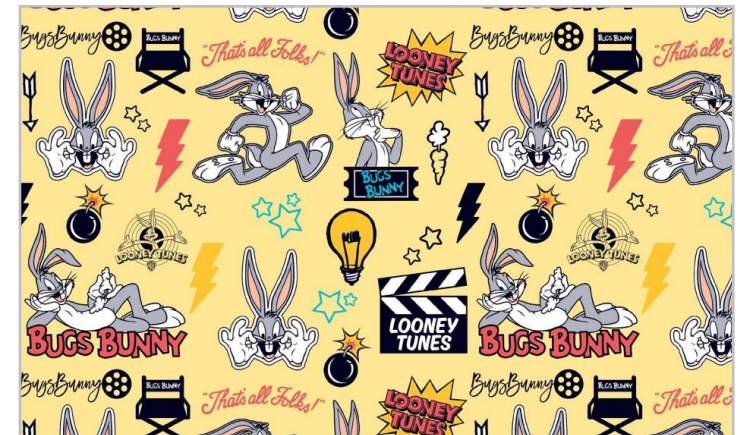

Colori Colors

32 tom jerry

42 Loneey Tunes

41 Looney Tunes

51 snoopey

Cotone Digital Show 2022

MEDICAL MEDICAL
BIANCHERIA BED LINEN
TESSUTI PER L'INFANZIA CHILDREN FABRICS

Composizione Composition