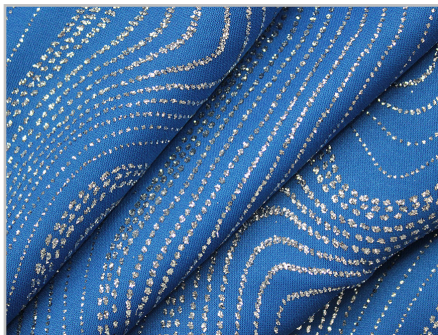

Fax +39 081 5109154

Email ciao@cimmino.com

Web www.cimmino.com

Address CIS Isola 5, 80035 NOLA (ITALY)

Maglina Elastica Jive

DANZA E SPETTACOLO DANCE & EVENTS

Colori Colors

300 nero
black